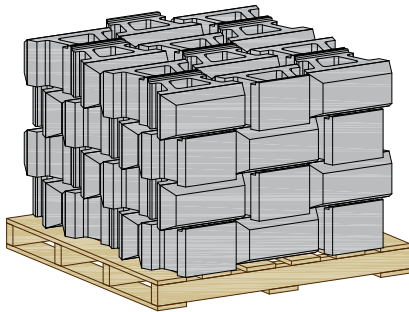

The
STONEBRIDGE
Collection

ROSETTA[®]

THE LOOK AND FEEL OF NATURE

FEATURES

- **Beautiful Texture** of natural stone
- 24 Unique Stone Faces
- 3" of Chiseled Relief
- **Strong** Interlocking rear lip
- Easy to Install
- Bridges the gap between SRW's and Stone

STONEBRIDGE WALL UNIT

WALL PALLET

48 blocks/pallet
2950 #/pallet
40 sf/pallet

CORNER PALLET

48 pcs./pallet
3300 #/pallet
Corner Block:
7 5/8"H x 15 5/8"W x 7 5/8"D

AVAILABLE COLORS

Allegheny Blend

Cuyahoga Blend

Scioto Blend

SAMPLE CROSS SECTION