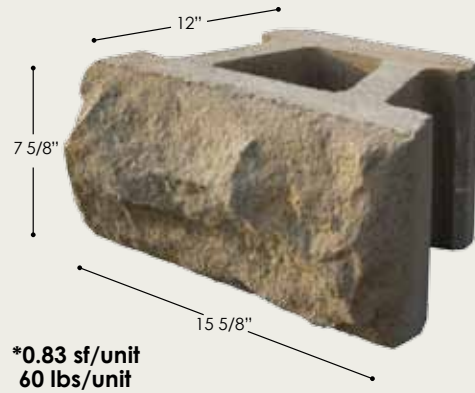

The
STONEBRIDGE
Collection

ROSETTA[®]

THE LOOK AND FEEL OF NATURE

FEATURES

- **Beautiful Texture** of natural stone
- 24 Unique Stone Faces
- 3" of Chiseled Relief
- **Strong** Interlocking rear lip
- Easy to Install
- Bridges the gap between SRW's and Stone

STONEBRIDGE WALL UNIT

WALL PALLET

48 blocks/pallet
2950 #/pallet
40 sf/pallet

CORNER PALLET

48 pcs./pallet
3300 #/pallet
Corner Block:
7 5/8"H x 15 5/8"W x 7 5/8"D

AVAILABLE COLORS

Allegheny Blend

Cuyahoga Blend